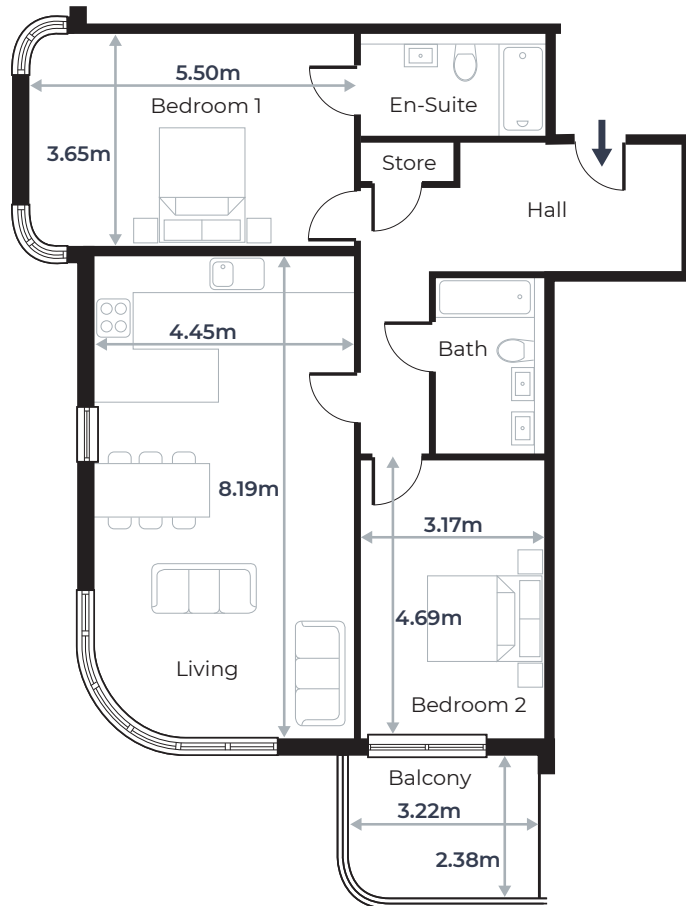

## FLAT 12

Second Floor

### Total Floor Area

Sqm	94.9
Sqft	1021.6

All measurements taken are maximum room dimensions – sizes are approximate.