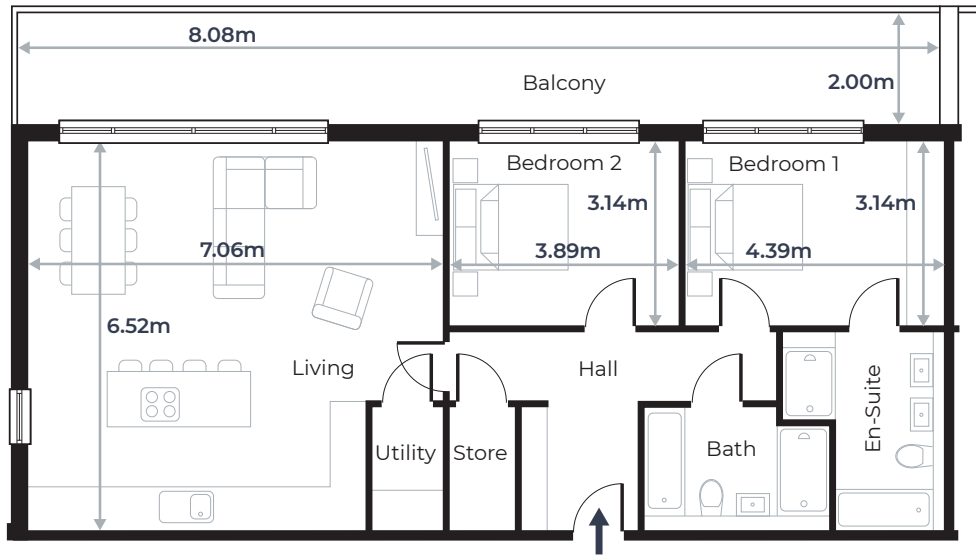

RADCLIFFE COURT

FLAT 13

Second Floor

Total Floor Area

Sqm 94.9
Sqft 1021.0

All measurements taken are maximum room dimensions – sizes are approximate.