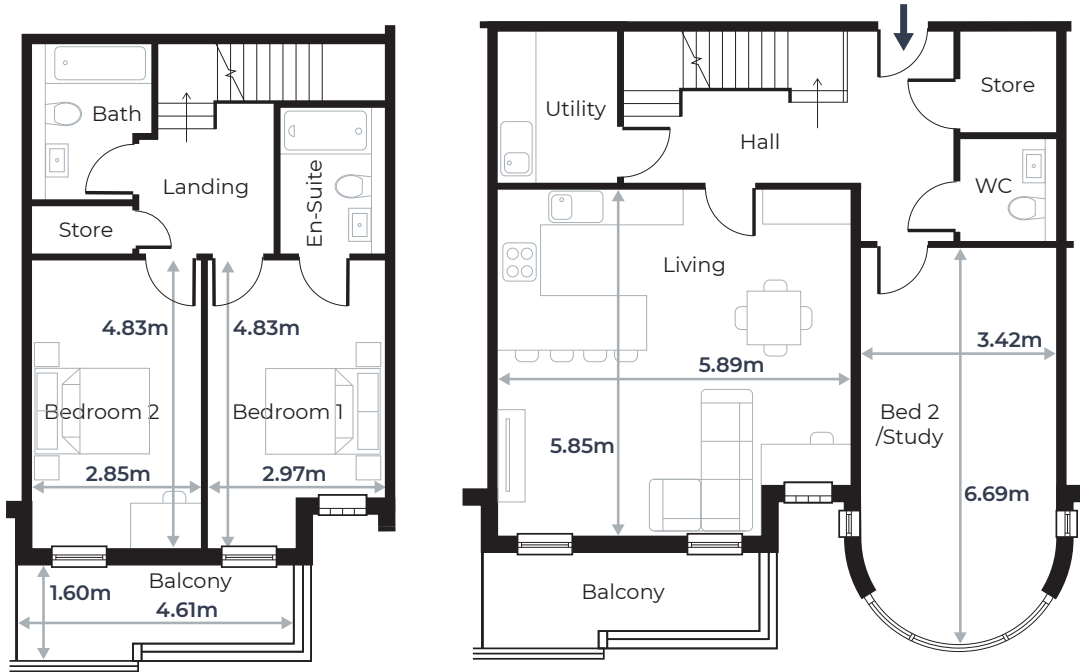

## FLAT 16

Second Floor

Third Floor

### Total Floor Area

Sqm 123.7  
Sqft 1331.4

All measurements taken are maximum room dimensions – sizes are approximate.