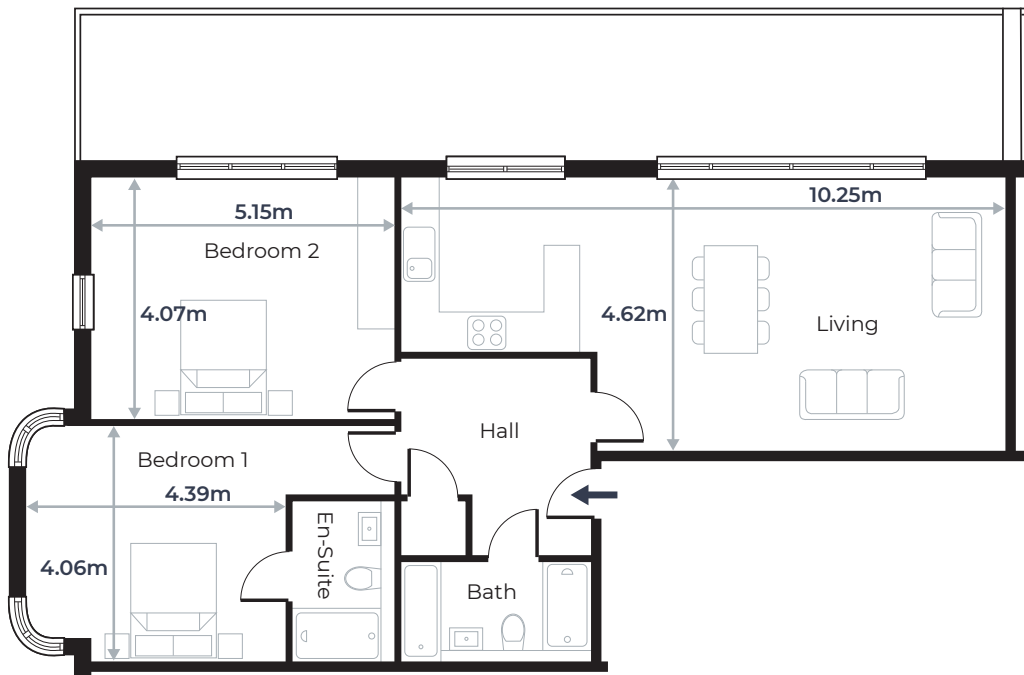

RADCLIFFE COURT

FLAT 22

Fourth Floor

Total Floor Area

Sqm	99.0
Sqft	1065.7

All measurements taken are maximum room dimensions – sizes are approximate.