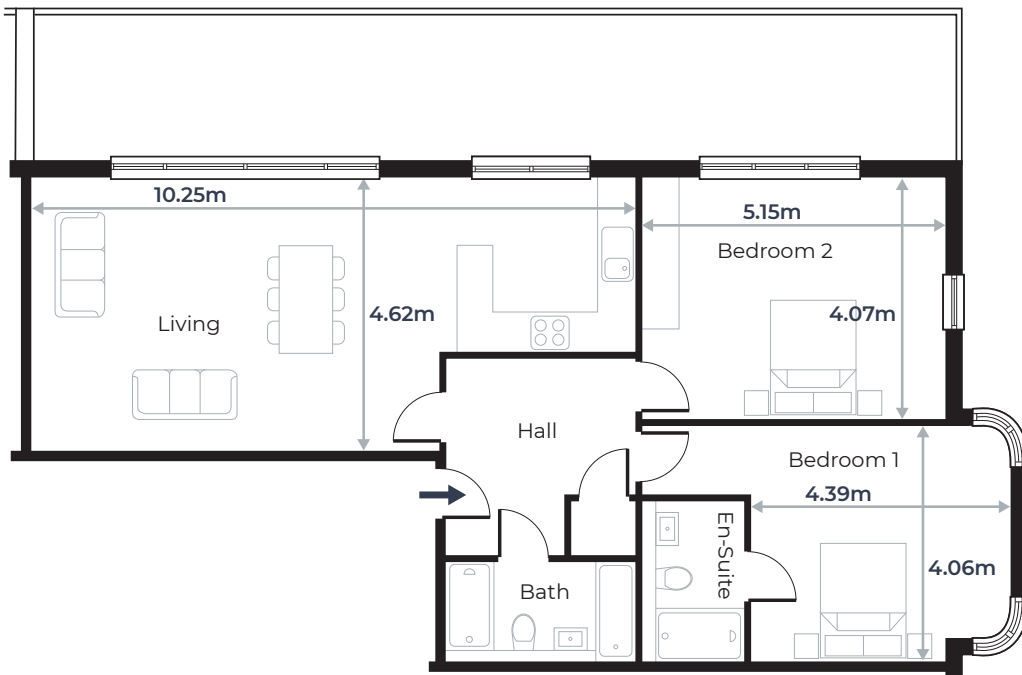

## FLAT 23

Fourth Floor

### Total Floor Area

Sqm	99.5
Sqft	1071.4

All measurements taken are maximum room dimensions – sizes are approximate.