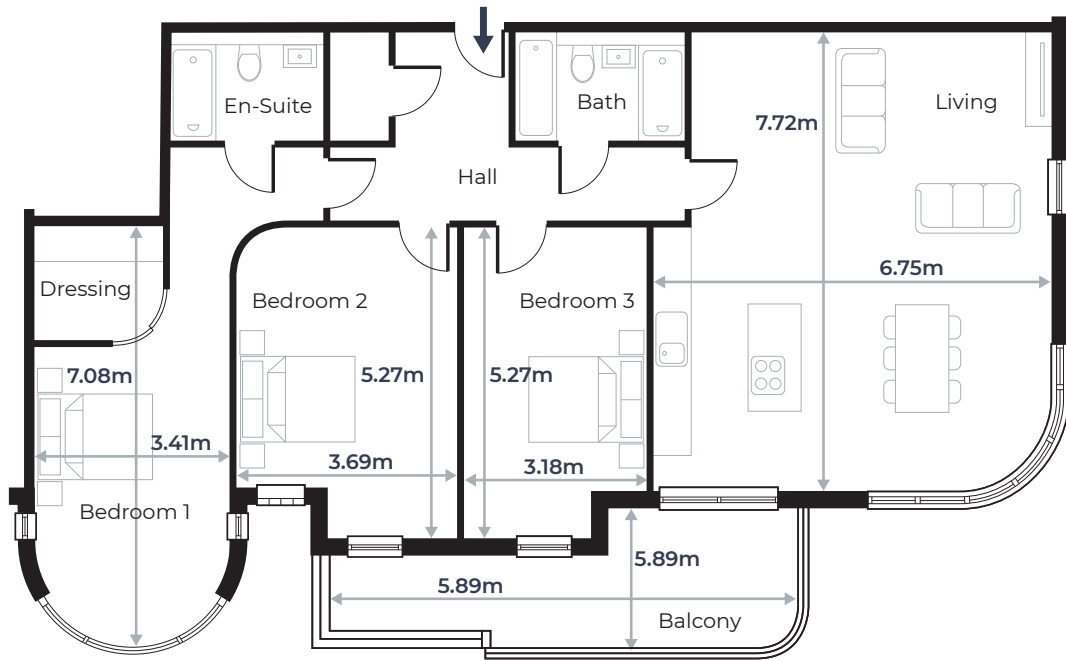

RADCLIFFE COURT

FLAT 24

Fourth Floor

Total Floor Area

Sqm	129.0
Sqft	1388.7

All measurements taken are maximum room dimensions – sizes are approximate.