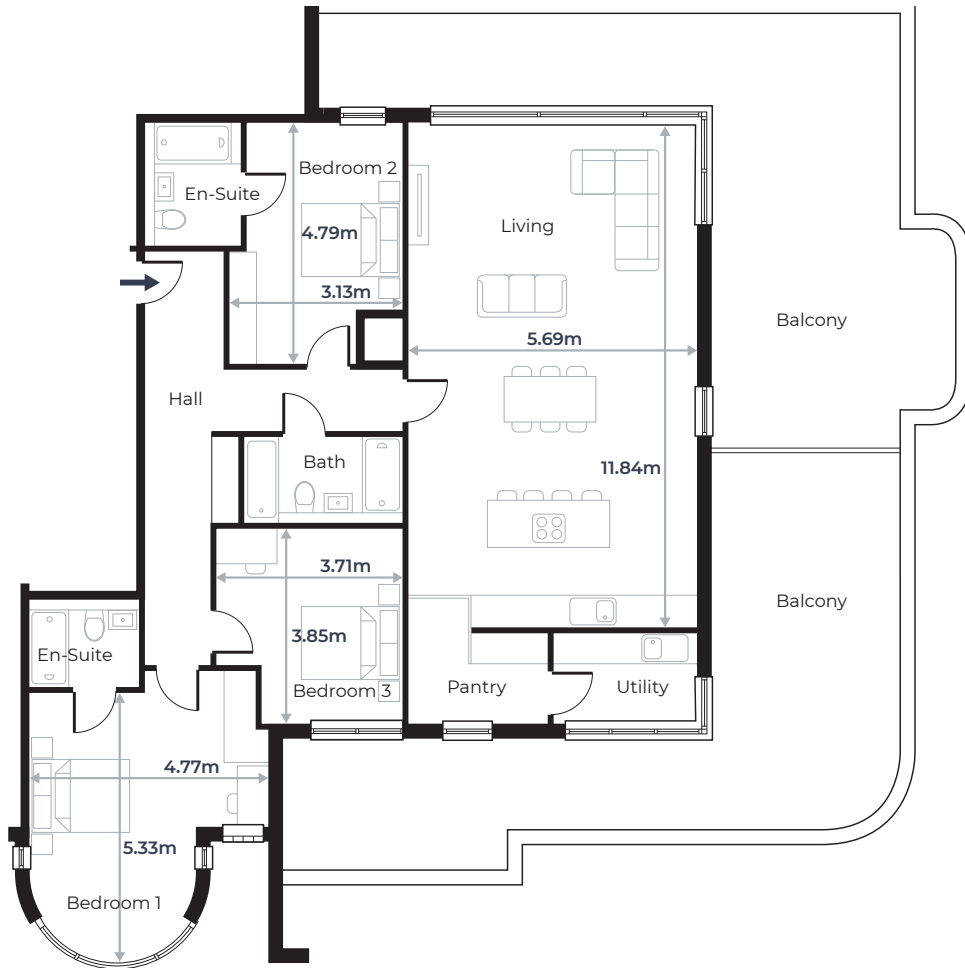

RADCLIFFE COURT

FLAT 26

Fifth Floor

Total Floor Area

Sqm 141.7
Sqft 1525.2

All measurements taken are maximum room dimensions – sizes are approximate.