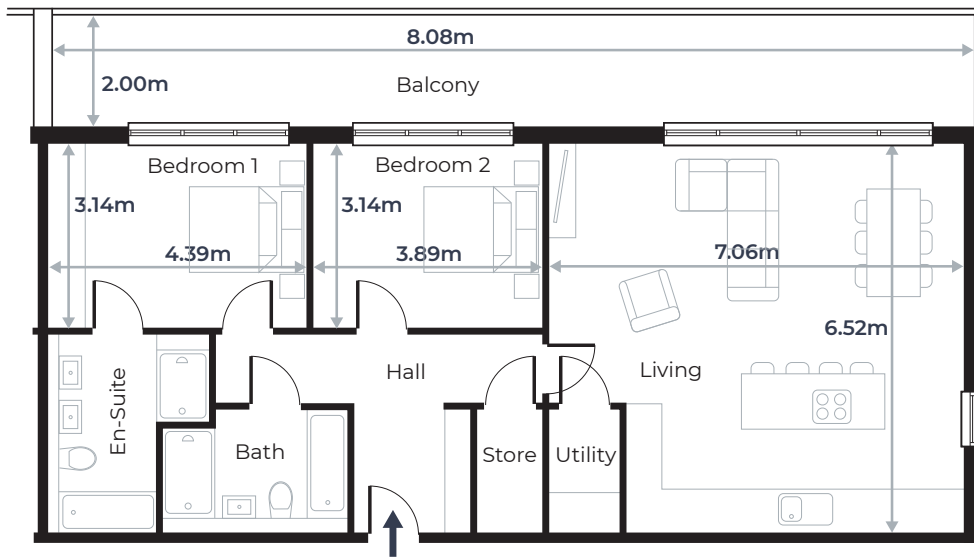

## FLAT 9

First Floor

### Total Floor Area

Sqm 94.2  
Sqft 1013.9

All measurements taken are maximum room dimensions – sizes are approximate.